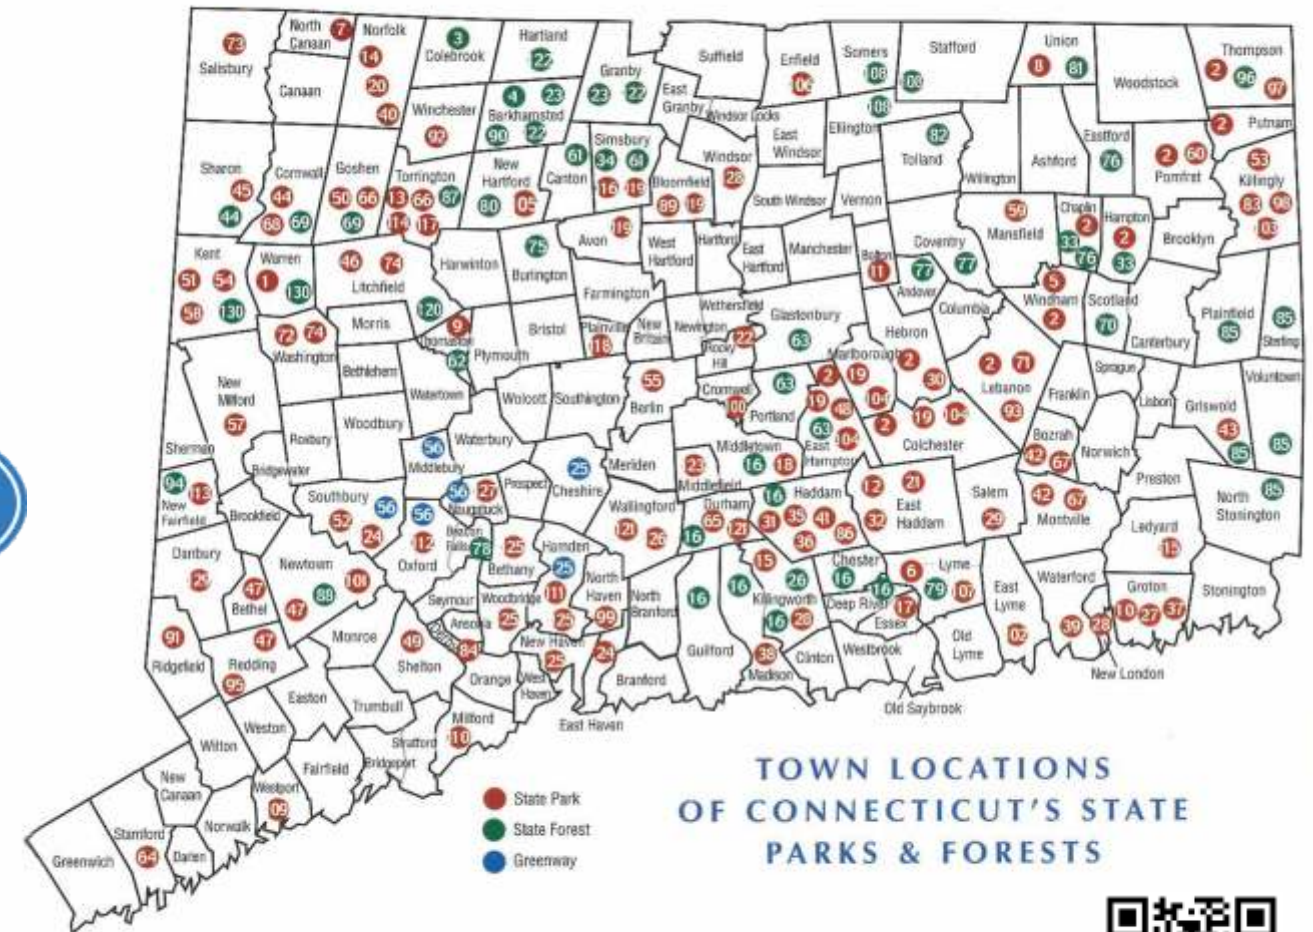

1. 112 Southford Falls State Park, *Southbury*
2. 113 Squantz Pond State Park, *New Fairfield*
3. 114 Stillwater Pond State Park, *Torrington*
4. 115 Stoddard Hill State Park, *Ledyard*
5. 116 Stratton Brook State Park, *Simsbury*
6. 117 Sunnybrook State Park, *Torrington*
7. 118 Sunset Rock State Park, *East Haddam*
8. 119 Talcott Mountain State Park, *Simsbury*
9. 120 Topsmead State Forest, *Litchfield*
10. 121 Tri-Mountain State Park, *Durham/Wallingford*
11. 122 Tunxis State Forest, *Graby/Barkhamsted/Hartland*
12. 123 Wadsworth Falls State Park, *Middletown*
13. 124 George Waldo State Park, *Southbury*
14. 125 West Rock Ridge State Park, *Hamden/New Haven*
15. 126 Wharton Brook State Park, *Wallingford*
16. 127 Whittemore Glen State Park, *Naugatuck*
17. 128 Windsor Meadows State Park, *Windsor*
18. 129 Wooster Mountain State Park, *Danbury*
19. 130 Wyantenock State Forest, *Cornwall*

* Taken from [A Shared Landscape](#) by Joseph Leary

Scan this code for a copy of this list.